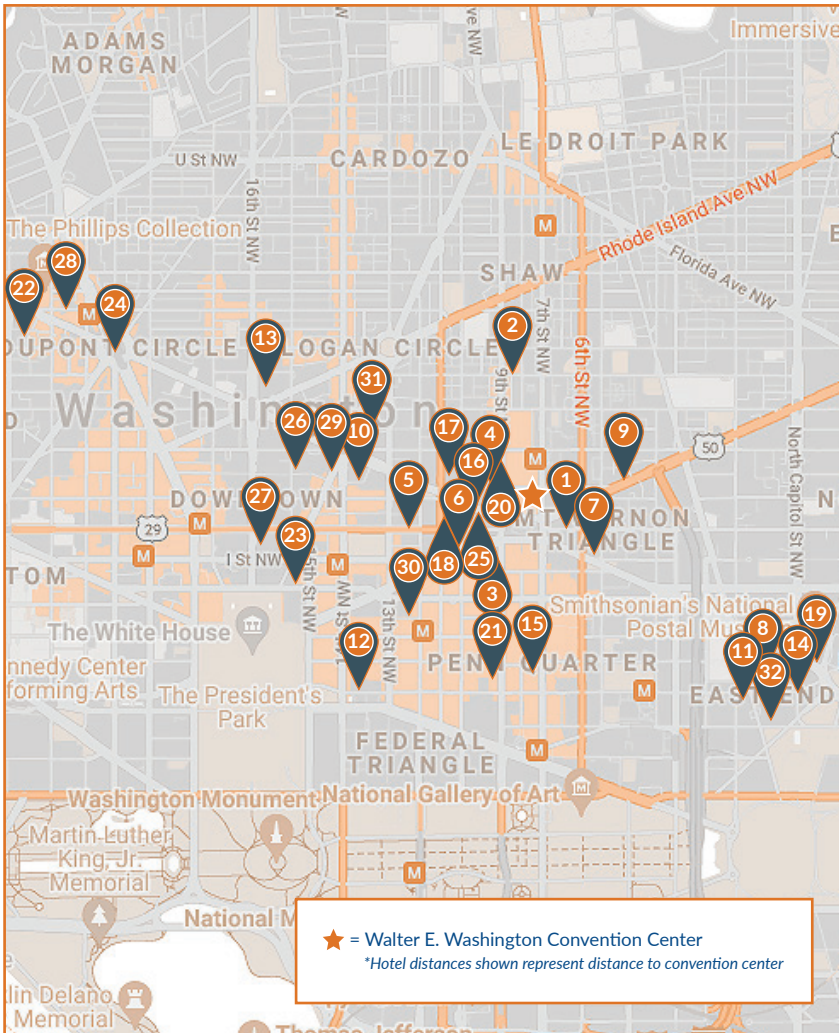

WASHINGTON D.C. HOTELS

- 1 **AC Hotel by Marriott**
Washington DC Convention Center
601 K St NW - 0.2 mi
Rates starting from \$263
- 2 **Cambria Suites Washington DC Convention Center**
899 O St NW - 0.4 mi
Rates starting from \$259
- 3 **Conrad Washington, DC**
950 New York Ave NW - 0.2 mi
Rates starting from \$419
- 4 **Courtyard Washington Downtown/Convention Center**
950 New York Ave NW - 0.2 mi
Rates starting from \$349
- 5 **Eaton Hotel**
1201 K St NW - 0.3 mi
Rates starting from \$292
- 6 **Embassy Suites by Hilton**
Washington D.C. - Convention Center
900 10th St NW - 0.2 mi
Rates starting from \$299
- 7 **Hampton Inn DC Convention Center**
901 6th St NW - 0.2 mi
Rates starting from \$302
- 8 **Hilton Washington, DC Capitol Hill**
525 New Jersey Ave NW - 0.8 mi
Rates starting from \$339
- 9 **Homewood Suites by Hilton Convention Center**
465 New York Ave NW - 0.3 mi
Rates starting from \$322
- 10 **Hotel Zena**
1155 14th Street NW - 0.5 mi
Rates starting from \$319
- 11 **Hyatt Regency Washington On Capitol Hill**
400 New Jersey Ave NW - 0.9 mi
Rates starting from \$369
- 12 **JW Marriott Washington D.C.**
1331 Pennsylvania Avenue NW - 0.8 mi
Rates starting from \$375
- 13 **Hotel Kimpton Banneker**
1315 16th St NW - 0.9 mi
Rates starting from \$303
- 14 **Kimpton The George**
15 E St NW - 0.9 mi
Rates starting from \$299
- 15 **Kimpton Hotel Monaco**
700 F St NW - 0.5 mi
Rates starting from \$299
- 16 **Marriott Marquis Washington, DC**
901 Massachusetts Ave NW - 0.1 mi
Rates starting from \$362
- 17 **The Morrison Clark Historic Inn**
1011 L St NW - 0.2 mi
Rates starting from \$319
- 18 **Moxy Washington DC**
1011 K St NW - 0.2 mi
Rates starting from \$243
- 19 **Phoenix Park Hotel**
520 North Capitol St NW - 1.0 mi
Rates starting from \$259
- 20 **Residence Inn Washington**
Downtown/Convention Center
901 L St NW - 0.2 mi
Rates starting from \$362
- 21 **Riggs Washington DC**
900 F St NW - 0.5 mi
Rates starting from \$279
- 22 **Royal Sonesta Washington, DC**
2121 P St NW - 1.6 mi
Rates starting from \$319
- 23 **Sofitel Washington DC Lafayette Square**
806 15th St NW - 0.7 mi
Rates starting from \$309
- 24 **The Dupont Circle**
1500 New Hampshire Ave NW - 1.3 mi
Rates starting from \$309
- 25 **The Henley Park Hotel**
926 Massachusetts Ave NW - 0.2 mi
Rates starting from \$319
- 26 **The Madison Washington DC, a Hilton Hotel**
1177 15th St NW - 0.7 mi
Rates starting from \$343
- 27 **The St. Regis Washington, D.C.**
923 Black Lives Matter Plz NW - 0.8 mi
Rates starting from \$415
- 28 **The Ven at Embassy Row**
2015 Massachusetts Ave NW - 1.5 mi
Rates starting from \$279
- 29 **The Westin Washington DC City Center**
1400 M St NW - 0.7 mi
Rates starting from \$303
- 30 **Washington Marriott at Metro Center**
775 12th St NW - 0.5 mi
Rates starting from \$345
- 31 **Washington Plaza Hotel**
10 Thomas Cir NW - 0.6 mi
Rates starting from \$305
- 32 **Yotel Washington, DC**
(formerly The Liaison Capitol Hill)
415 New Jersey Ave NW - 0.9 mi
Rates starting from \$299