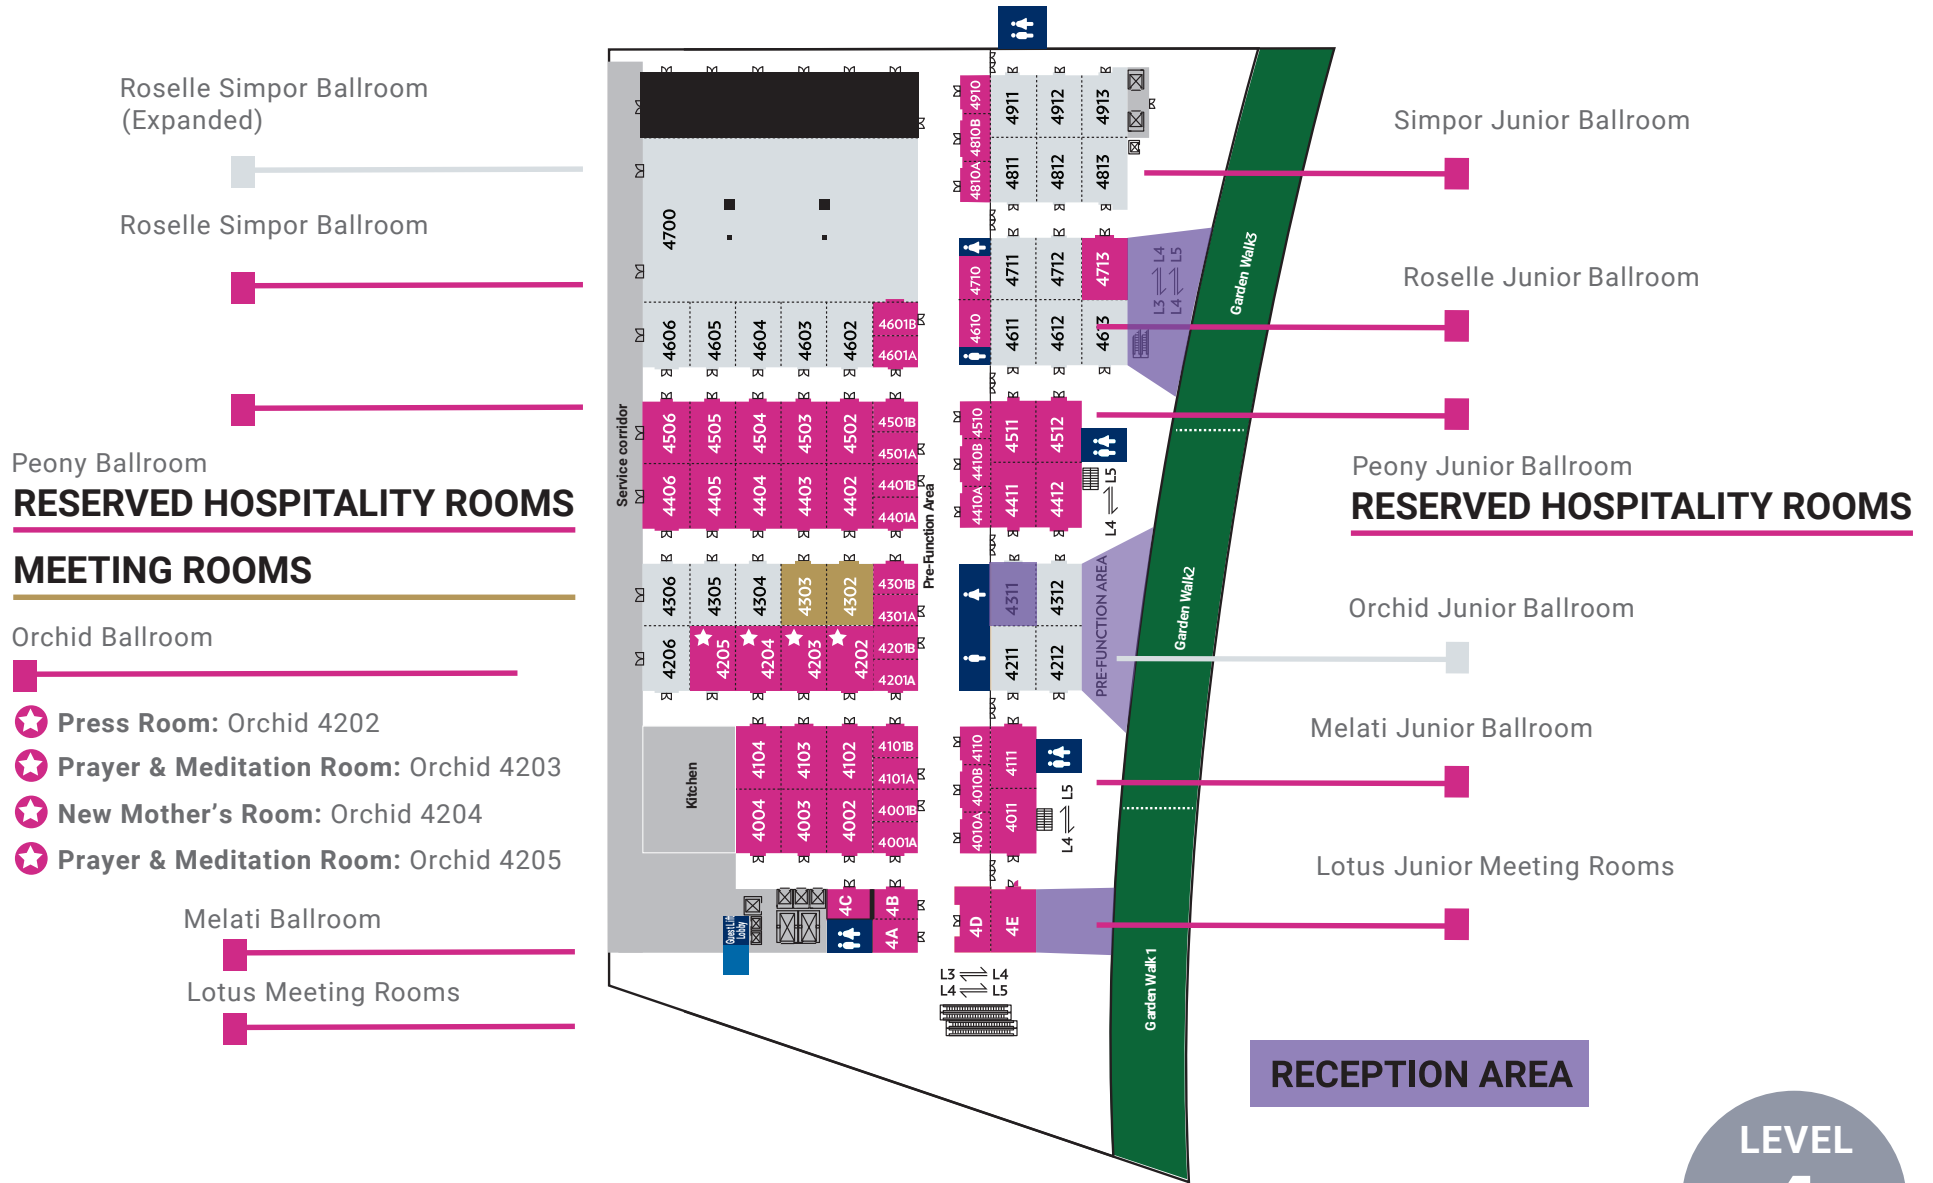

LEGEND

- Escalator
- Freight Elevator
- Guest Elevator
- Service Elevator
- Stairs
- Restroom

LEVEL
3

Roselle Simpor Ballroom (Expanded)

Roselle Simpor Ballroom

Peony Ballroom

RESERVED HOSPITALITY ROOMS

MEETING ROOMS

Orchid Ballroom

- ★ Press Room: Orchid 4202
- ★ Prayer & Meditation Room: Orchid 4203
- ★ New Mother's Room: Orchid 4204
- ★ Prayer & Meditation Room: Orchid 4205

Melati Ballroom

Lotus Meeting Rooms

Simpur Junior Ballroom

Roselle Junior Ballroom

Peony Junior Ballroom

RESERVED HOSPITALITY ROOMS

Orchid Junior Ballroom

Melati Junior Ballroom

Lotus Junior Meeting Rooms

LEGEND

- Escalator
- Freight Elevator
- Guest Elevator
- Service Elevator
- Stairs
- Restroom

★ Speaker Ready Room: Sands 5102

LEVEL
5

LEGEND

-  Escalator
-  Freight Elevator
-  Guest Elevator
-  Service Elevator
-  Stairs
-  Restroom